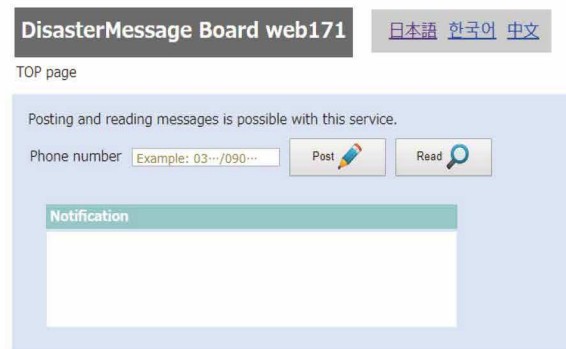

Contact numbers

Family name	Company or school contact number	Mobile phone number	Email address	Blood type

NTT's Disaster Emergency Voice Message Dial (171) * You can try this service on the 1st and 15th of every month.

The Disaster Emergency Message Dial (171) is a "voice message board" provided by NTT during disasters.

How to leave your message

Dial **171**

Listen to the voice guidance recording.

To leave your message, press **1**

Listen to the voice guidance recording.

Enter a phone number which you would like to leave your message to. / Enter the phone number which you like to listen a message of.   ×××-×××-××××

Record your message.

How to listen to a message

Dial **171**

Listen to the voice guidance recording.

To listen to a message, press **2**

Listen to the voice guidance recording.

Enter a phone number which you would like to leave your message to. / Enter the phone number which you like to listen a message of.   ×××-×××-××××

Listen to your messages.

Disaster Emergency Message Board (web171)

The Disaster Emergency Message Board (web171) is an online message board that allows you to check the safety status of the people in the disaster hit area by using the Internet. <https://www.web171.jp>

This service allows you to register your own safety status which people such as your family and friends can check by accessing the information you registered via the Internet.

Useful contacts

Name	Phone number	Name	Phone number
Kofu City Hall	237-1161	Tokyo Gas Yamanashi Co., Ltd.	253-1341 (City gas) 255-6650 (Propane tanks)
Kofu Area Fire Department Headquarters	222-1190	TEPCO Power Grid, Inc., Yamanashi Branch Office	0120-995-007
Kofu City Waterworks and Sewerage Bureau	228-3311	NIPPON TELEGRAPH AND TELEPHONE EAST CORPORATION, Yamanashi Branch Office	113
Kofu Municipal Hospital	244-1111	Kofu City Medical Association Emergency Medical Center	226-3399
Kofu Police Station	232-0110	Kofu City Health Center	237-2586
South Kofu Police Station	243-0110		

■ Different kinds of hazard maps issued by Kofu City

The city creates and publishes for the city residents the various hazard maps showing the risk level in the various areas of the city in case of a disaster, and provides the information necessary to initiate evacuation on their own. (You can see the various hazard maps by visiting the city's official webpage)

- My Disaster Prevention Manual
- Sediment Disaster Hazard Map
- Earthquake Hazard Map
- Liquefaction Risk Map
- Reservoir Hazard Map
- Water Hazard Map For Drainage Pumping Station

Kofu city Flood hazard map

Floods

Rock falls

Debris flows

Collecting information

Evacuating to an evacuation site or a safe place

Shelter indoors

Emergency items

Disaster prevention volunteering activities

Helping the vulnerable people

The Kofu City Flood Hazard Map has been revised due to major revisions of the announcements of the new designated rivers and evacuation information. Other rivers would be added to this hazard map as needed. You can check the latest information on Kofu City's official website.