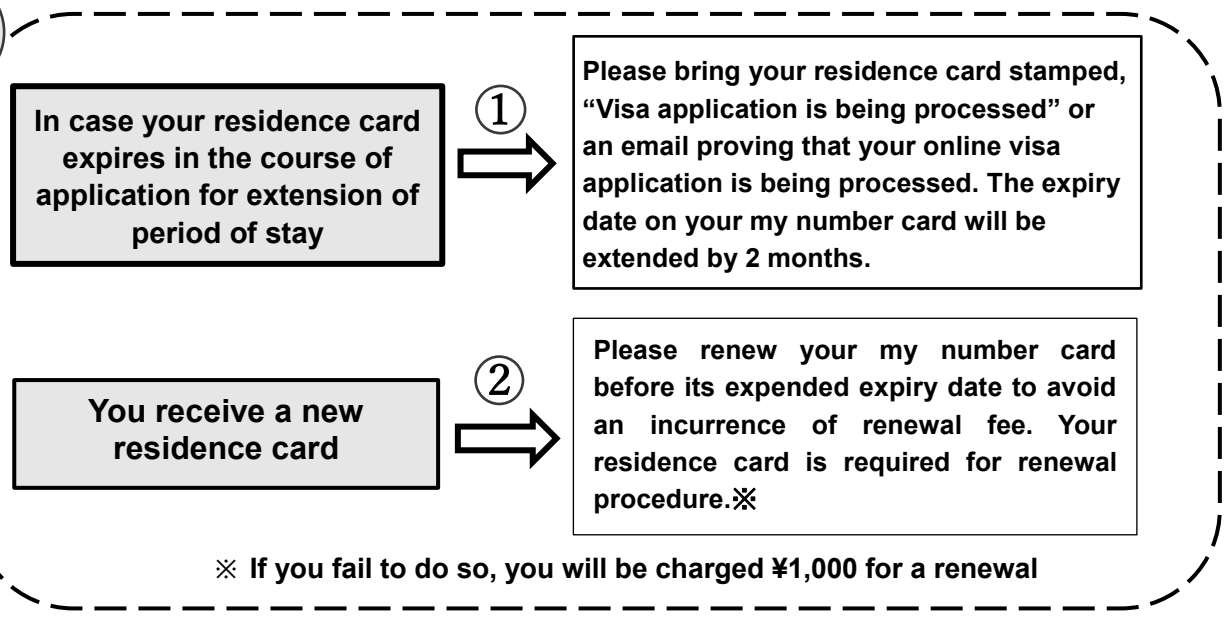

International residents who have a “My number card”

(exc. PR holder, Special PR holder and Highly Skilled Professionals (ii))

1

2

Open hours: (Weekdays) 8:30 – 17:15 / (Some weekends) 8:30 – 16:30

- ✳ Please note that if you renew your my number card on the same day you receive your residence card, it may take some time to complete a renewal procedure.
- ✳ We are open on some weekends, however, we may not be able to renew your my number card due to how the system works. Please contact us for more details prior to your visit.