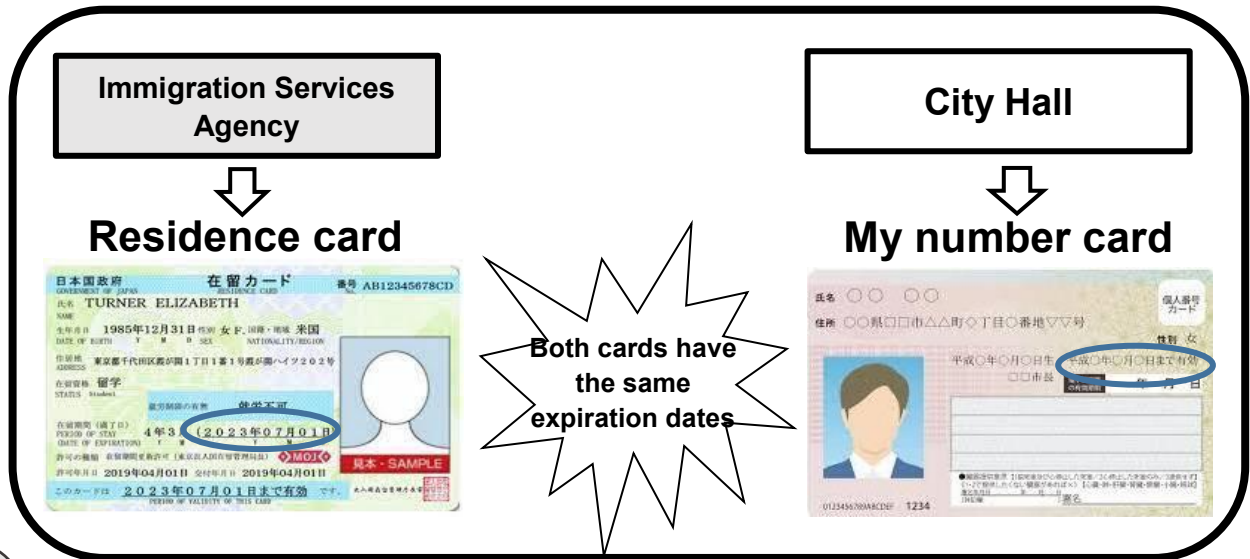

International residents who have a “My number card”

(exc. PR holder, Special PR holder and Highly Skilled Professionals (ii))

1

2

Open hours: (Weekdays) 8:30 – 17:15 / (Some weekends) 8:30 – 16:30

- ✳ Please note that if you renew your my number card on the same day you receive your residence card, it may take some time to complete a renewal procedure.
- ✳ We are open on some weekends, however, we may not be able to renew your my number card due to how the system works. Please contact us for more details prior to your visit.