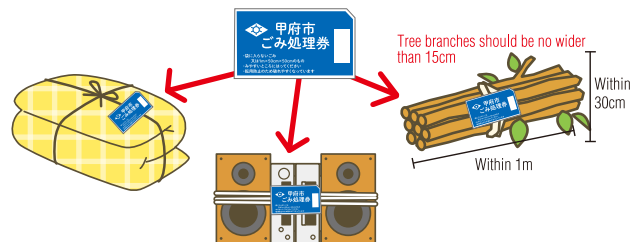

*Dispose of pillows smaller than 50cm as burnable trash

Please place one waste disposal ticket where easily visible per item.

Please do not place trash inside drawers of clothes cases or chests.

How to dispose of items that can be made into a set

Bundle materials in pairs into a shape easily to be carried. Use one ticket per pair. *Please cut a pair of tree branches into sizes no bigger than 1m x 30cm.

Contact

Trash Collection Division ☎ 055-241-4313