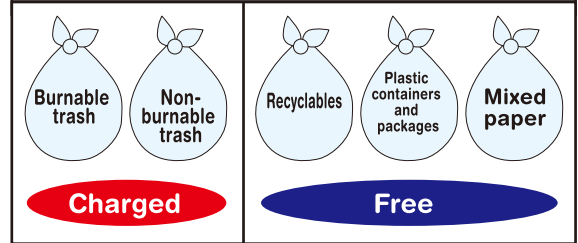

Please sort trashes before bringing in.

There will be charge if mixed with other trashes.

Kofu/ Kyoto Clean Center

(1440-1 Sakaigawacho Terao, Fuefuki-shi, Yamanashi)

[Waste disposal charge for bringing in] 10kg (tax incl.)

Commercial waste	¥164(¥177)
Household waste	¥94(¥101)

*As of April 1, 2017

Open hours

Mon.-Sat.	[a.m.] 8:30-12:00 [p.m.] 1:00-5:00

- Closed on Sunday, holidays, and substitute holidays.
- For the schedule during year end and new year's holiday, please refer to the PR magazine “Kofu,” etc.

Commercial waste (companies and stores, etc.)

Trashes that develop as a result of commercial operations of companies, stores, restaurants, hospitals, factories, etc., **cannot be disposed of at trash collection areas of household trash** regardless of the size. Please dispose of in the following ways.

Sort trash the same way as for household trash

Method 1

Personally bring to Kofu/ Kyoto Clean Center (only standard wastes)
*Mixed paper/ plastic containers and packages cannot be brought in

Method 2

Request a standard trash transporter approved by Kofu City

Contact

Trash Collection Division ☎ 055-241-4313